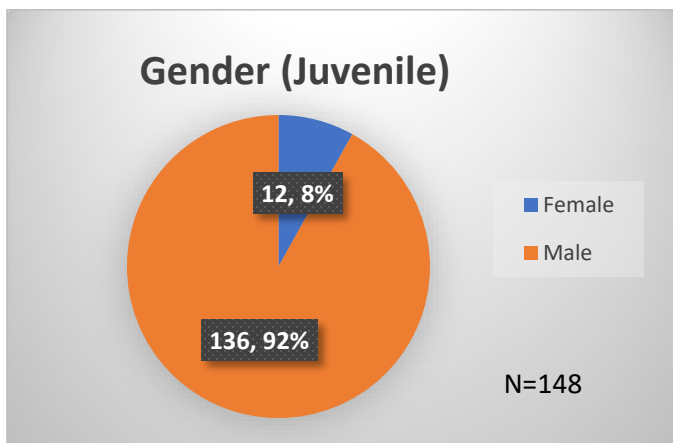

Daily Data Dashboard – February 14, 2024

Demographics for JTDC Population

Wednesday Morning Midnight Count

Total # of probation Involved youth¹: 1,359

¹ Probation Active: Any youth who is pending sentencing with an active social history, has been formally placed on probation or supervision with Cook County Juvenile Probation on the date of the report.

*Age, Gender and Race for Criminal Court population (N=1) is not represented in this report.

Daily Data Dashboard – February 14, 2024
Demographics for JTDC Population
Wednesday Morning Midnight Count