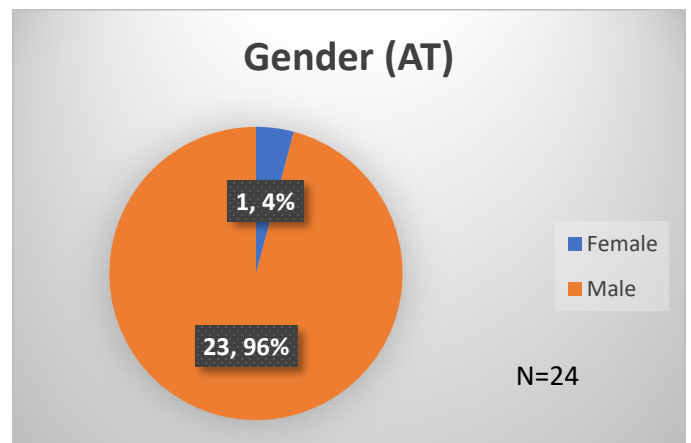

Daily Data Dashboard – February 14, 2024

Demographics for JTDC Population

Wednesday Morning Midnight Count

Total # of probation Involved youth¹: 1,359

¹ Probation Active: Any youth who is pending sentencing with an active social history, has been formally placed on probation or supervision with Cook County Juvenile Probation on the date of the report.

*Age, Gender and Race for Criminal Court population (N=1) is not represented in this report.

Daily Data Dashboard – February 14, 2024
Demographics for JTDC Population
Wednesday Morning Midnight Count