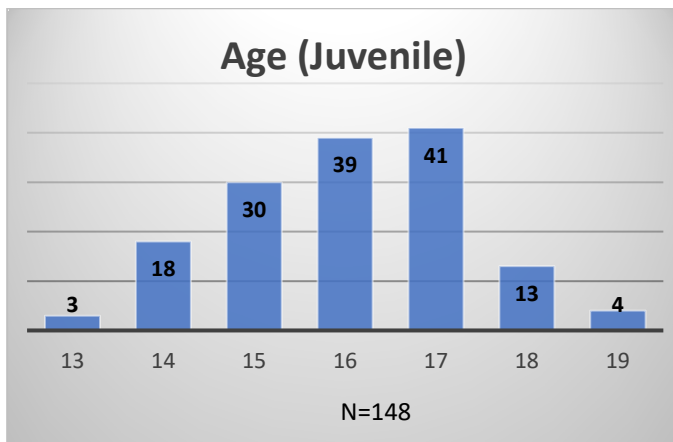

Daily Data Dashboard – February 14, 2024

Demographics for JTDC Population

Wednesday Morning Midnight Count

Total # of probation Involved youth¹: 1,359

¹ Probation Active: Any youth who is pending sentencing with an active social history, has been formally placed on probation or supervision with Cook County Juvenile Probation on the date of the report.

*Age, Gender and Race for Criminal Court population (N=1) is not represented in this report.

Daily Data Dashboard – February 14, 2024
Demographics for JTDC Population
Wednesday Morning Midnight Count