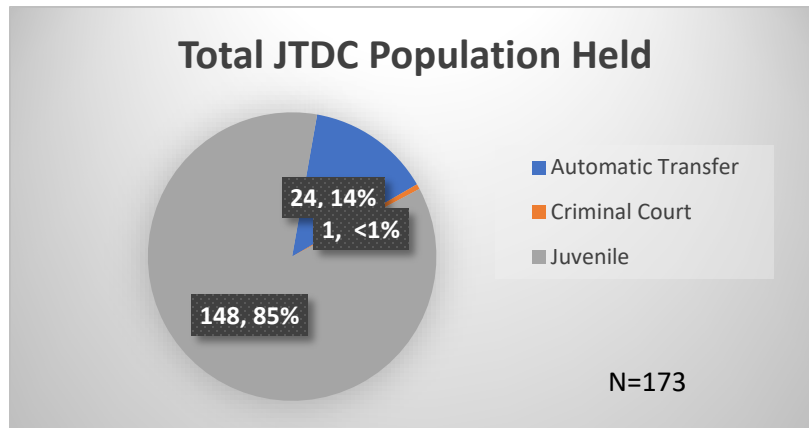

Daily Data Dashboard – February 14, 2024

Demographics for JTDC Population

Wednesday Morning Midnight Count

Total # of probation Involved youth¹: 1,359

¹ Probation Active: Any youth who is pending sentencing with an active social history, has been formally placed on probation or supervision with Cook County Juvenile Probation on the date of the report.

*Age, Gender and Race for Criminal Court population (N=1) is not represented in this report.

Daily Data Dashboard – February 14, 2024
Demographics for JTDC Population
Wednesday Morning Midnight Count