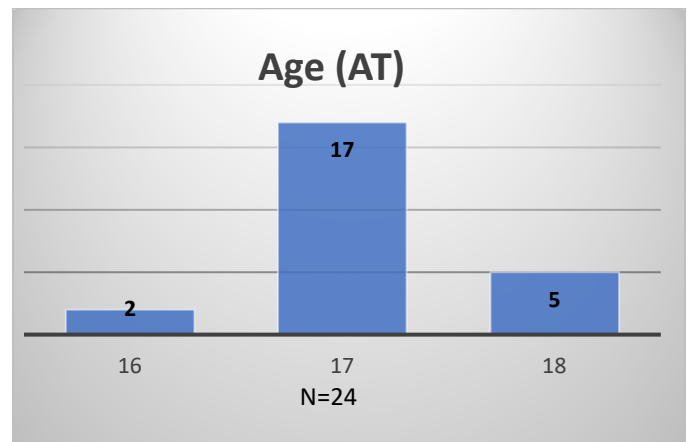

Daily Data Dashboard – February 14, 2024

Demographics for JTDC Population

Wednesday Morning Midnight Count

Total # of probation Involved youth¹: 1,359

¹ Probation Active: Any youth who is pending sentencing with an active social history, has been formally placed on probation or supervision with Cook County Juvenile Probation on the date of the report.

*Age, Gender and Race for Criminal Court population (N=1) is not represented in this report.

Daily Data Dashboard – February 14, 2024
Demographics for JTDC Population
Wednesday Morning Midnight Count